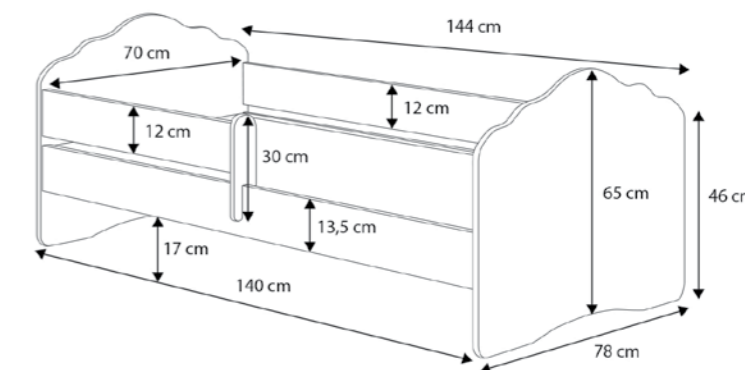

FALA 140x70

- Mattress 140x70 cm
- ** Drawer 138x74 cm
- *** Illustrations: 10-17