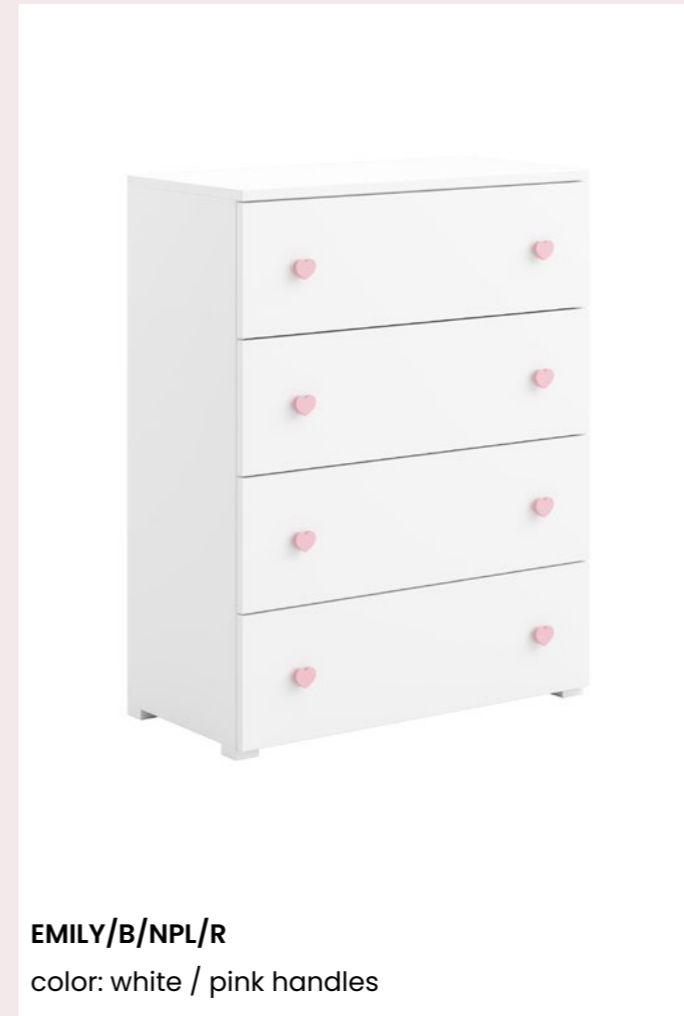

Measurements

Emily

Types

EMILY/B/NPL/R
color: white / pink handles

EMILY/B/NPL/S
color: white / gray handles

Product details

- Durable and solid construction
- Laminated board
- Edges covered with ABS mask
- Ball bearing slides
- Product made of certified materials