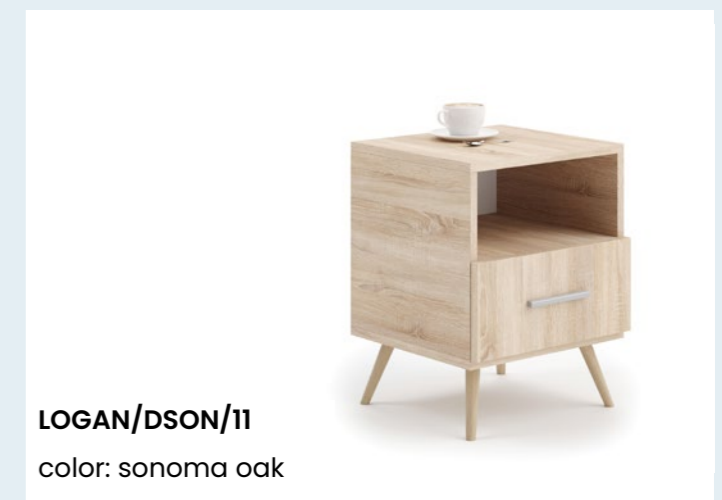

Measurements

Logan

Types

LOGAN/B-DSON/02
color: white / sonoma oak

LOGAN/B-S/04
color: white / gray

LOGAN/S/06
color: gray

LOGAN/DSON/11
color: sonoma oak

Product details