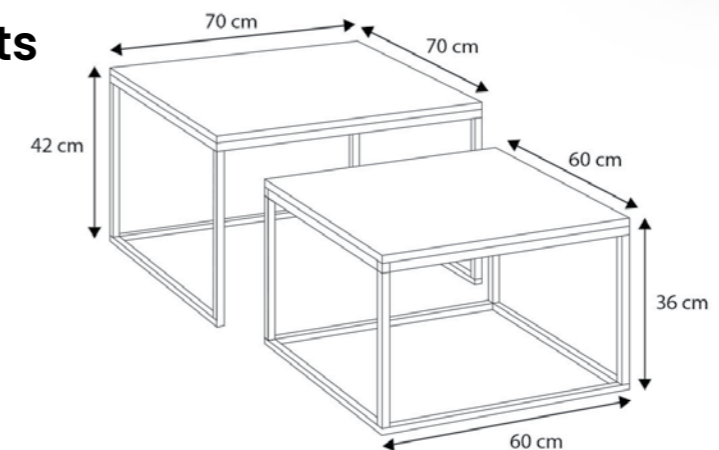

Measurements