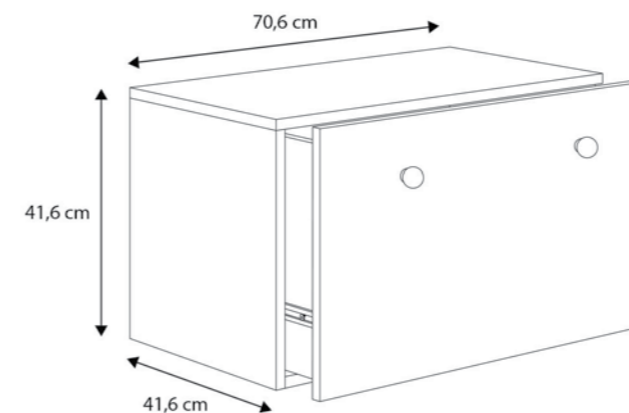

Measurements