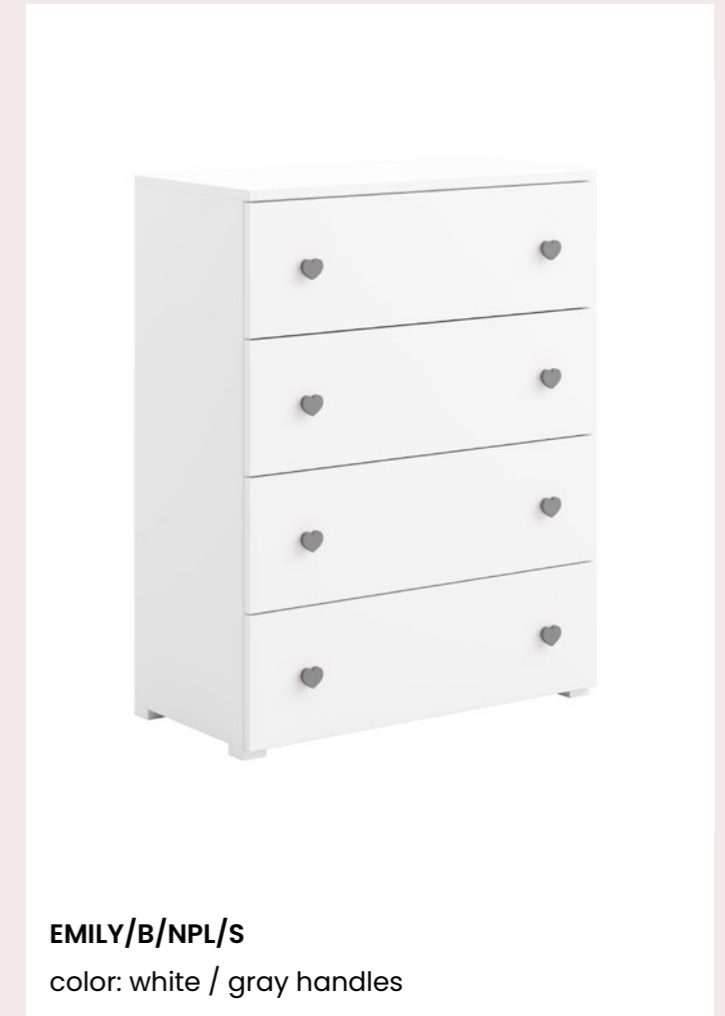

Measurements

Emily

Types

EMILY/B/NPL/R
color: white / pink handles

EMILY/B/NPL/S
color: white / gray handles

Product details

- Durable and solid construction
- Laminated board
- Edges covered with ABS mask
- Ball bearing slides
- Product made of certified materials