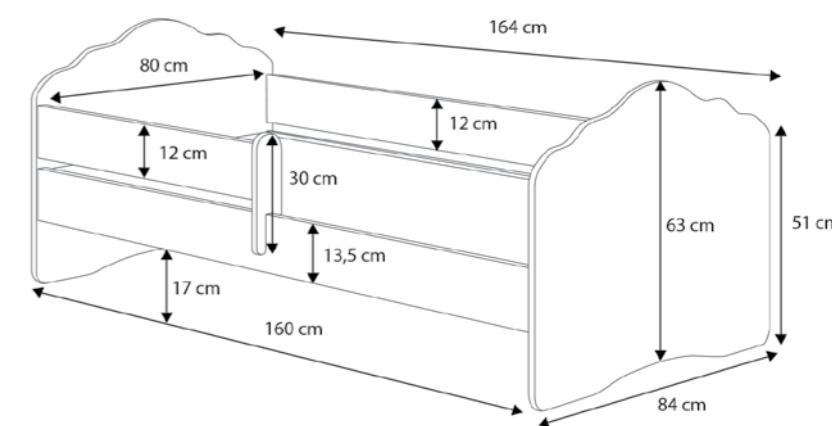

FALA/SZ_II/160
color: white

Product details

- Loads of up to 110 kg
- High sides of the bed ensuring safety
- Frame made of springing slats (FLEX System)

Measurements

FALA 160x80

- * Mattress 160x80 cm
- ** Drawer 158x84 cm
- *** Drawer with mattress 145x80
- **** Illustrations: 10-17