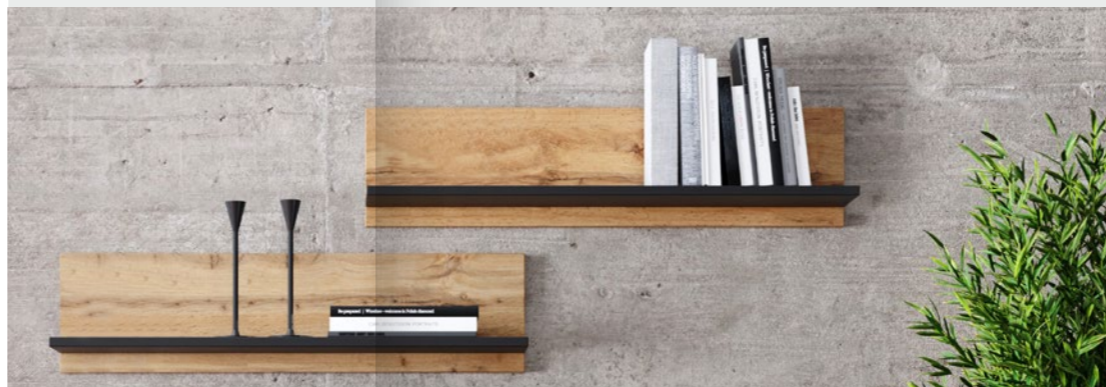

Measurements

Shelf 2