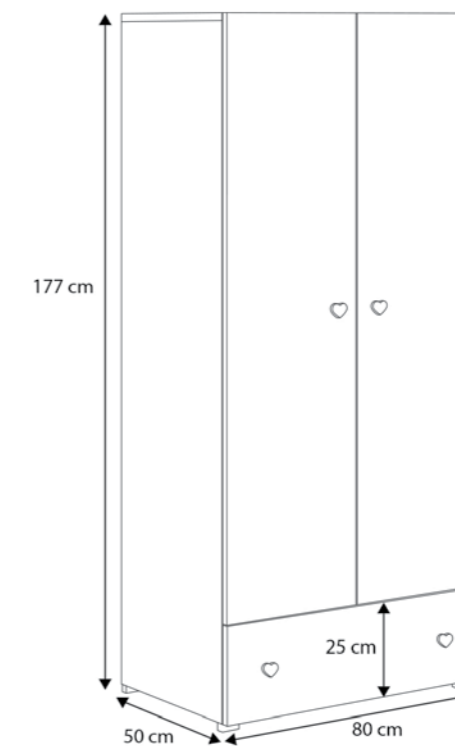

- MARCEL 160x80**
- 167 x 87 x 65 cm
 - Sleeping area: 160 x 80 cm.

Alex

Product details

- Bed frame of wooden elements and 18 mm laminated furniture board
- Loads of up to 110 kg
- Frame made of springing slats (FLEX System)

Measurements

Emily

Types

EMILY/B/NPL/R
color: white / pink handles

EMILY/B/NPL/S
color: white / gray handles

Product details

- Durable and solid construction
- Laminated board
- Edges covered with ABS mask
- Ball bearing slides
- Product made of certified materials

Product details

- Loads of up to 110 kg
- High sides of the bed ensuring safety
- Frame made of springing slats (FLEX System)

Measurements

- * Mattress 180x80 cm
- ** Drawer 178x84 cm

- * Mattress 160x80 cm
- ** Drawer 158x84 cm

Measurements

LUK 160x80

- * Mattress 160x80 cm
- ** Drawer 158x84 cm
- *** Drawer with mattress 145x80
- **** Illustrations: 1-18

LUK 140x70

- * Mattress 140x70 cm
- ** Drawer 138x74 cm
- *** Illustrations: 1-18