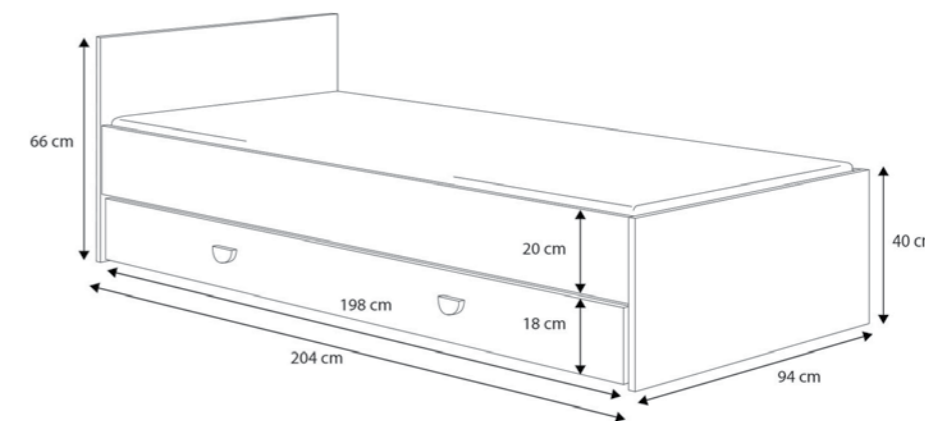

Measurements

ALEX 200x90

- 204 x 94 x 66 cm
- Sleeping area: 200 x 90 cm.