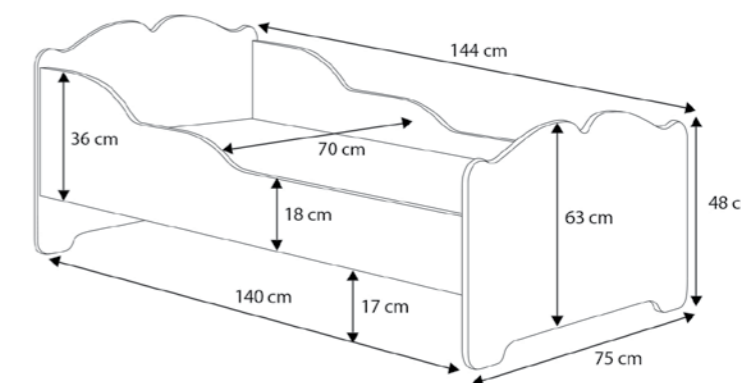

Product details

- Loads of up to 110 kg
- High sides of the bed ensuring safety
- Frame made of springing slats (FLEX System)

Measurements

- * Mattress 180x80 cm
- ** Drawer 178x84 cm

- * Mattress 160x80 cm
- ** Drawer 158x84 cm

Measurements

ANNA 160x80

- * Mattress 160x80 cm
- ** Drawer 158x84 cm
- *** Drawer with mattress 145x80
- **** Illustrations: 10-17

ANNA 140x70

- * Mattress 140x70 cm
- ** Drawer 138x74 cm
- *** Illustrations: 10-17