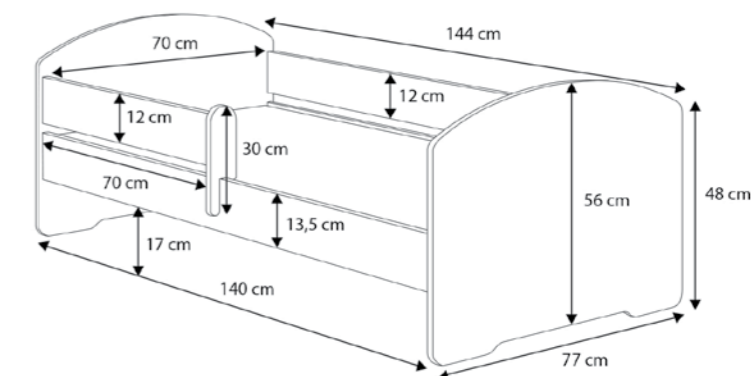

Product details

- Loads of up to 110 kg
- High sides of the bed ensuring safety
- Frame made of springing slats (FLEX System)

Measurements

- * Mattress 180x80 cm
- ** Drawer 178x84 cm

- * Mattress 160x80 cm
- ** Drawer 158x84 cm

Measurements

LUK 160x80

- * Mattress 160x80 cm
- ** Drawer 158x84 cm
- *** Drawer with mattress 145x80
- **** Illustrations: 1-18

LUK 140x70

- * Mattress 140x70 cm
- ** Drawer 138x74 cm
- *** Illustrations: 1-18