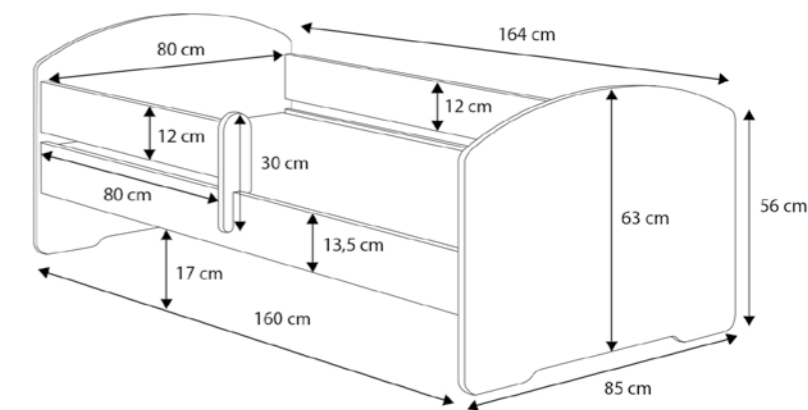

Product details

- Loads of up to 110 kg
- High sides of the bed ensuring safety
- Frame made of springing slats (FLEX System)

Measurements

- * Mattress 180x80 cm
- ** Drawer 178x84 cm

- * Mattress 160x80 cm
- ** Drawer 158x84 cm

FALA/SZ_II/160
color: white

Product details

- Loads of up to 110 kg
- High sides of the bed ensuring safety
- Frame made of springing slats (FLEX System)

Measurements

FALA 160x80

- * Mattress 160x80 cm
- ** Drawer 158x84 cm
- *** Drawer with mattress 145x80
- **** Illustrations: 10-17

Measurements

LUK 160x80

- * Mattress 160x80 cm
- ** Drawer 158x84 cm
- *** Drawer with mattress 145x80
- **** Illustrations: 1-18

LUK 140x70

- * Mattress 140x70 cm
- ** Drawer 138x74 cm
- *** Illustrations: 1-18