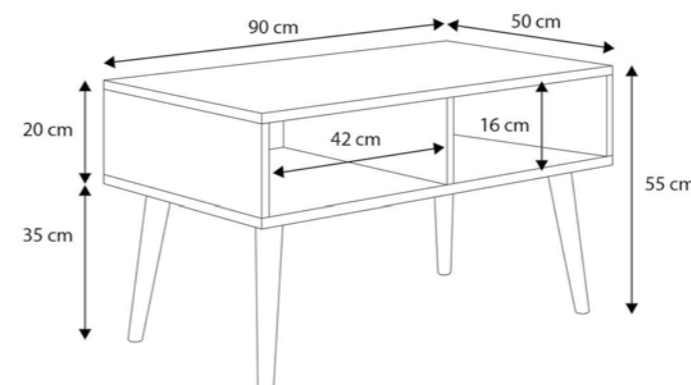

Product details

- The table is made of high-quality board
- Laminated on both sides, 18 mm thick
- Solid beech wood legs
- Edges covered with ABS mask
- Tables made of 100% Polish products

Measurements

Focus