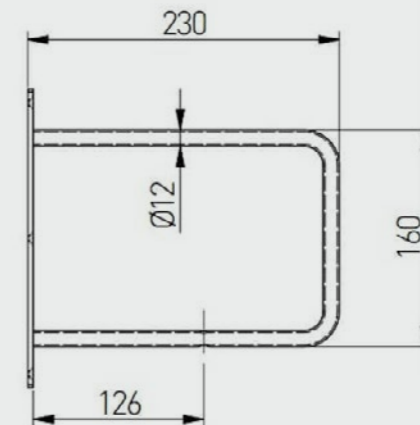

GINO_90x20/DW
color: gold craft oak

Measurements

Flat

FLAT_90x20/DW
color: gold craft oak

Measurements

Belt

BELT_90x20/DW
color: gold craft oak

Measurements