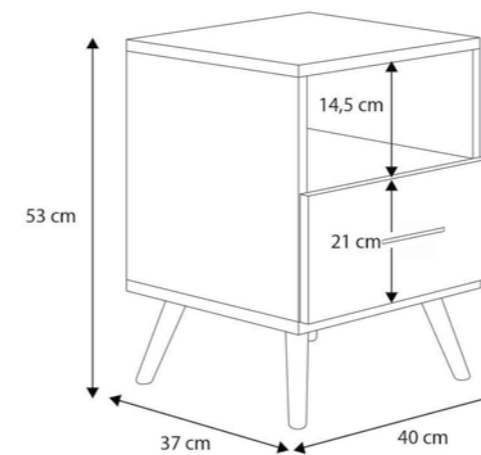

Measurements

LOGAN/B/01
color: white