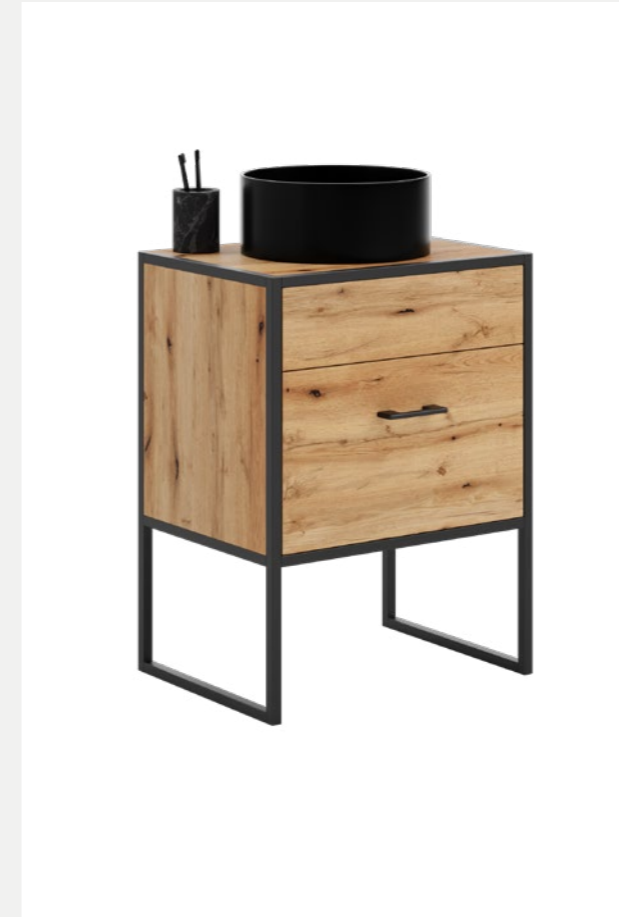

SHELF_2_100/DW/12
color: gold craft oak

Measurements

Andy

ANDY_B/01
color: white

ANDY_DW/05
color: gold craft oak

ANDY_DS/03
color: sonoma oak

Measurements

Gino

GINO_90x20/DW
color: gold craft oak

Measurements

Flat

FLAT_90x20/DW
color: gold craft oak

Measurements

Belt

BELT_90x20/DW
color: gold craft oak

Measurements

Aura

AURA_II/SZAFKA

AURA_I/SLUPEK

Product details

- Solid steel frame
- Construction of 20 × 20 mm profiles powder coated in color black
- Body and fronts: laminated board, oak craft gold color
- Aluminum handles
- Hinges with Soft Closing system
- Ball bearing slides
- Universal door assembly: right-left

Measurements

young **KOBI**

Youth furniture

Karo

Product details

- Loads of up to 110 kg
- Frame made of springing slats (FLEX System)

Types

KARO_200/B
KARO_190/B
color: white