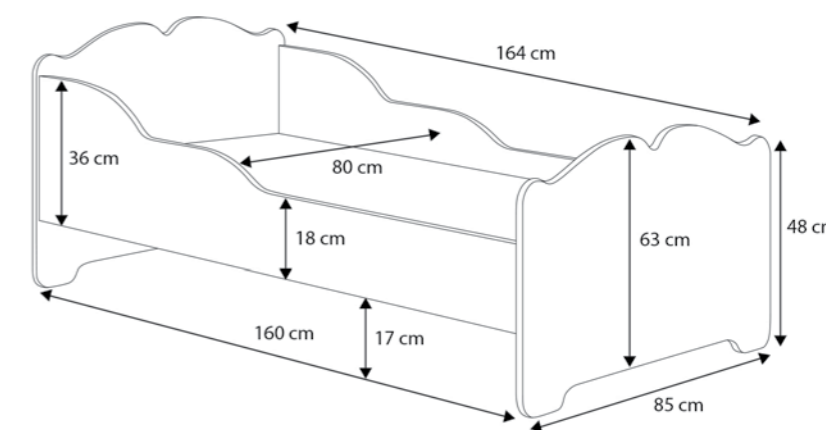

Product details

- Loads of up to 110 kg
- High sides of the bed ensuring safety
- Frame made of springing slats (FLEX System)

Measurements

- * Mattress 180x80 cm
- ** Drawer 178x84 cm

- * Mattress 160x80 cm
- ** Drawer 158x84 cm

Measurements

LUK 160x80

- * Mattress 160x80 cm
- ** Drawer 158x84 cm
- *** Drawer with mattress 145x80
- **** Illustrations: 1-18

LUK 140x70

- * Mattress 140x70 cm
- ** Drawer 138x74 cm
- *** Illustrations: 1-18

Measurements

ANNA 160x80

- * Mattress 160x80 cm
- ** Drawer 158x84 cm
- *** Drawer with mattress 145x80
- **** Illustrations: 10-17

ANNA 140x70

- * Mattress 140x70 cm
- ** Drawer 138x74 cm
- *** Illustrations: 10-17