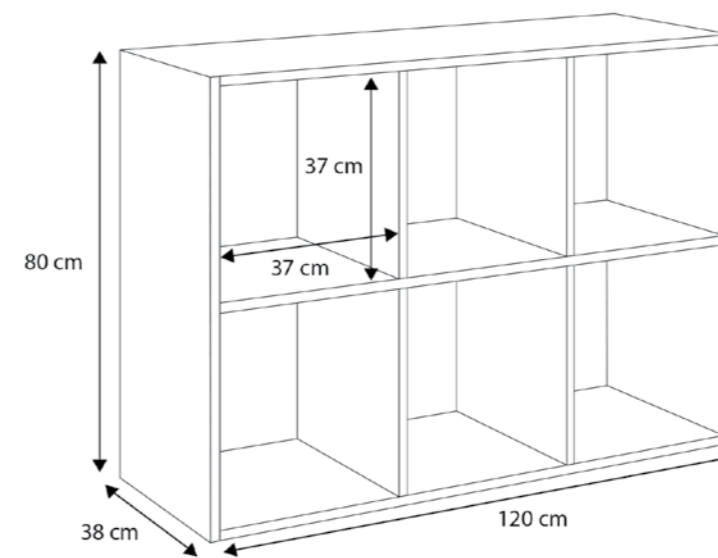

Loni

Measurements

Product details

- Durable and solid construction
- Laminated board
- Edges covered with ABS mask

*the accessories shown in the photo are not included in the product.