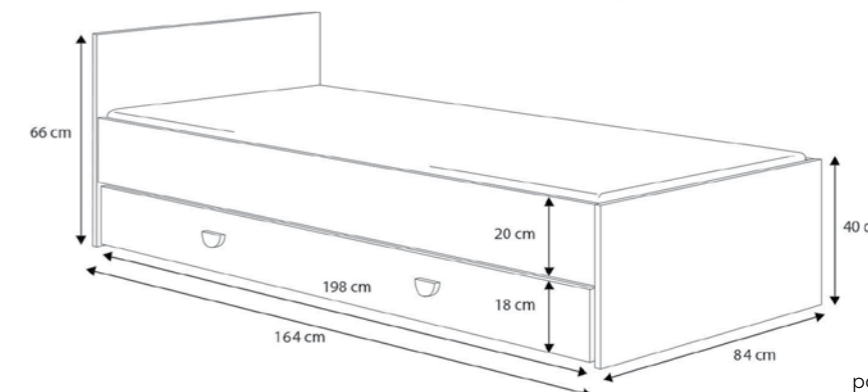

Measurements

ALEX 200x90

- 204 x 94 x 66 cm
- Sleeping area: 200 x 90 cm.

ALEX 160x80

- 164 x 84 x 66 cm
- Sleeping area: 160 x 80 cm.

Tako

TAKO/B
color: white

Product details