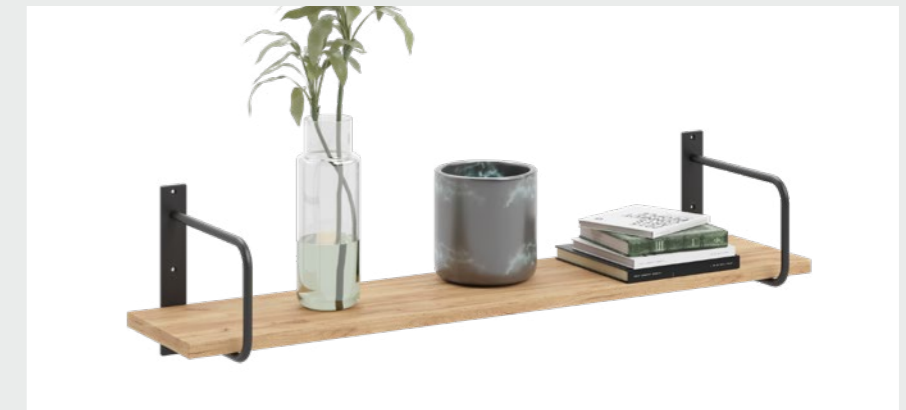

Belt

BELT_90x20/DW
color: gold craft oak