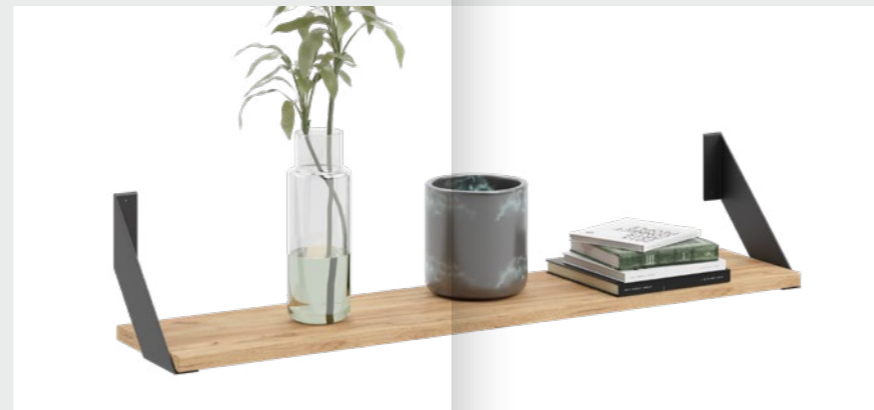

Flat

FLAT_90x20/DW
color: gold craft oak

Measurements