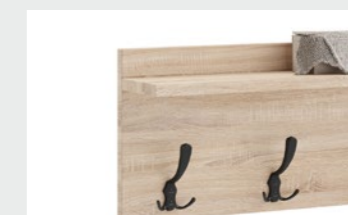

SHELF_2_100/DW/12
color: gold craft oak

Measurements

Andy

ANDY_B/01
color: white

ANDY_DW/05
color: gold craft oak

ANDY_DS/03
color: sonoma oak

Measurements

Gino