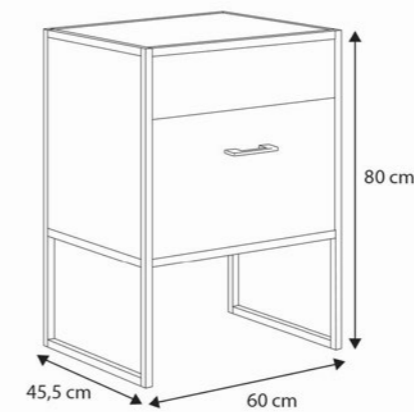

Measurements