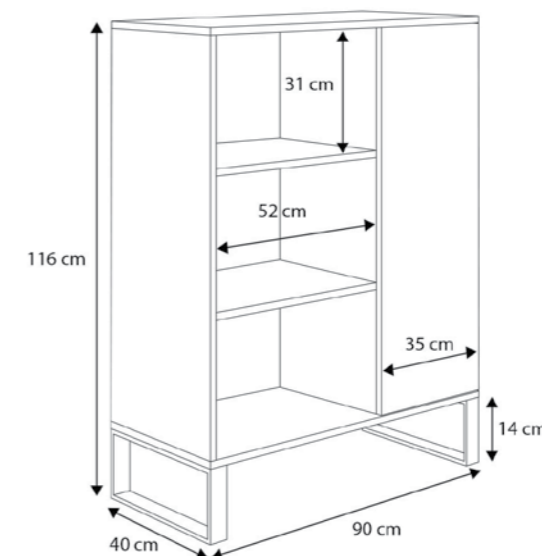

- 14 cm high metal legs
- Back of the cabinet made of HDF board
- Edges covered with ABS mask

- Stylish metal legs make the bookcase look light

Measurements

Twin

Product details

- Solid steel frame without visible bolts and screws
- Construction of profiles: 20 × 20 mm powder coated in color black