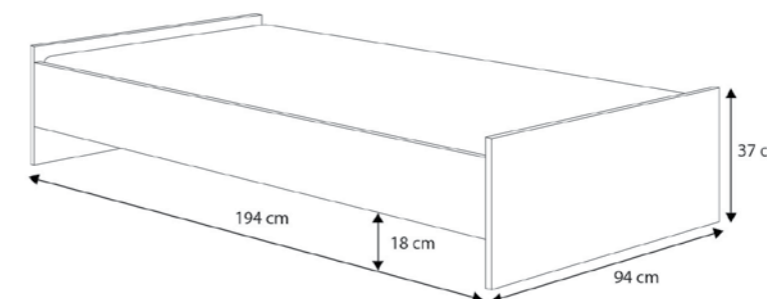

Karo

Product details

- Loads of up to 110 kg
- Frame made of springing slats (FLEX System)

Types

Measurements

KARO 200x90

KARO 190x90