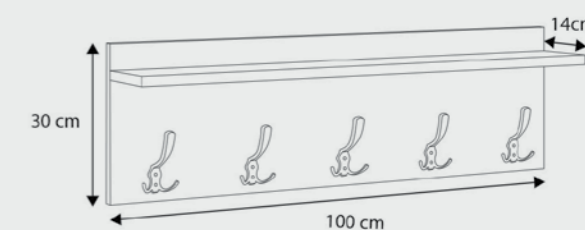

Measurements