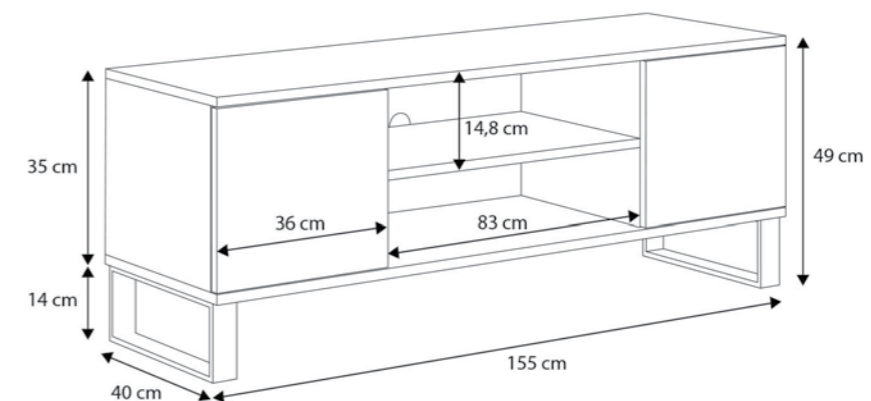

Measurements