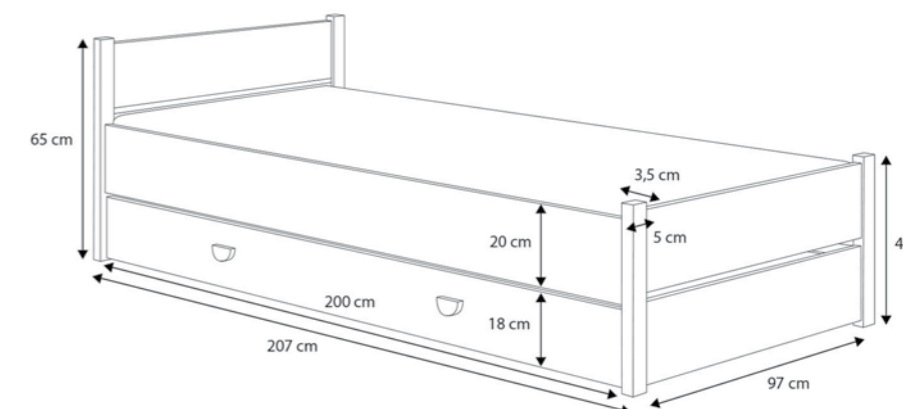

MARCEL/160x80/S
MARCEL/200x90/S
color: gray

MARCEL/SZ/160x80/B
MARCEL/SZ/200x90/B
color: white / black handles

MARCEL/SZ/160x80/S
MARCEL/SZ/200x90/S
color: gray / black handles

Measurements

- MARCEL 200x90**
- 207 x 97 x 65 cm
 - Sleeping area: 200 x 90 cm.

- MARCEL 160x80**
- 167 x 87 x 65 cm
 - Sleeping area: 160 x 80 cm.

Alex

Product details

- Bed frame of wooden elements and 18 mm laminated furniture board
- Loads of up to 110 kg
- Frame made of springing slats (FLEX System)