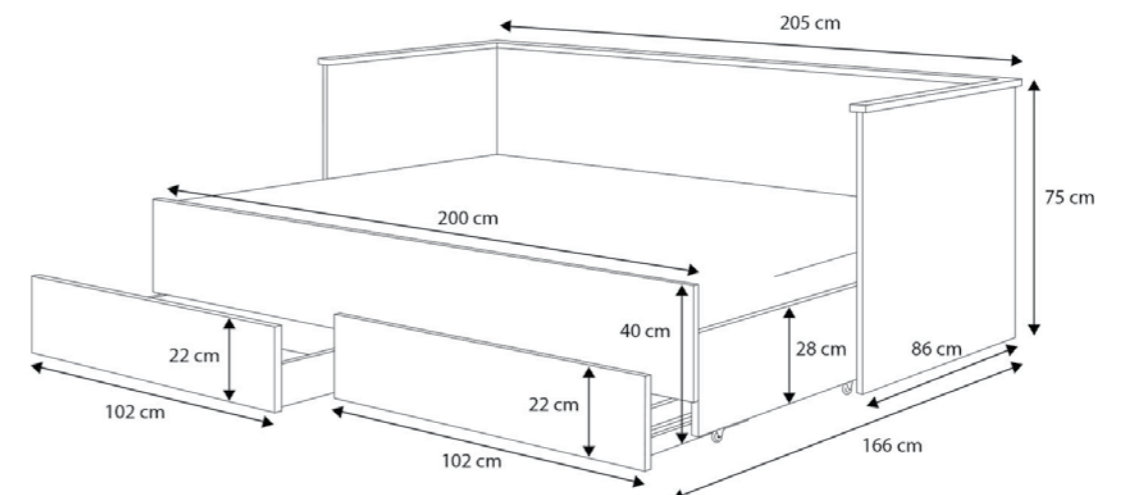

Product details

- Durable material made of slats wood
- Two capacious drawers on ball guides

Measurements

- Folded bed: 205 x 86 x 75 cm
- Unfolded bed: 205 x 166 x 75 cm
- Sleeping area of folded bed: 200 x 80 cm
- Sleeping area of unfolded bed: 200 x 160 cm