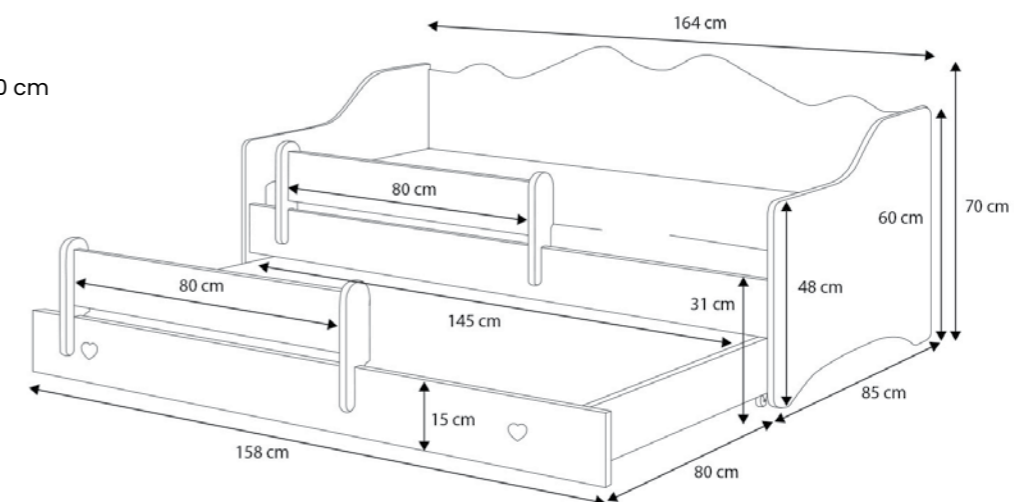

Product details

- Loads of up to 110 kg
- High sides of the bed ensuring safety
- Frame made of springing slats (FLEX System)

Measurements

- * Mattress 180x80 cm
- ** Drawer 178x84 cm

- * Mattress 160x80 cm
- ** Drawer 158x84 cm

- Loads of up to 110 kg
- High sides of the bed ensuring safety
- Frame made of springing slats (FLEX System)

Measurements

- * Top mattress 160x80 cm
- ** Bottom mattress 145x80 cm

Eryk

Types

ERYK_WHITE/SZ/160
ERYK_WHITE/SZ/180
color: white / white handles