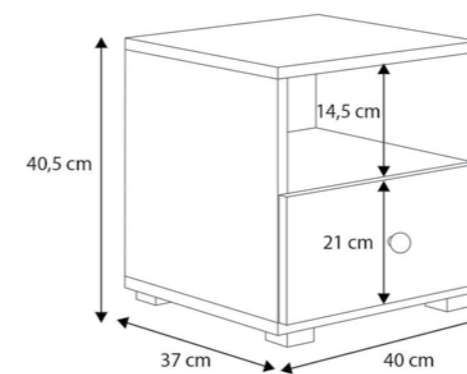

Measurements