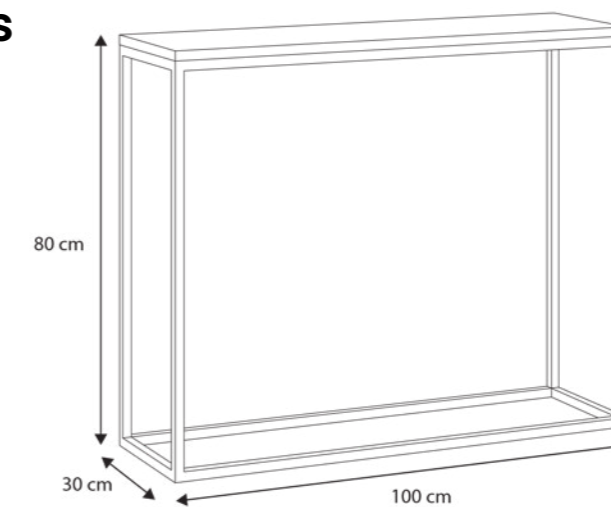

Measurements