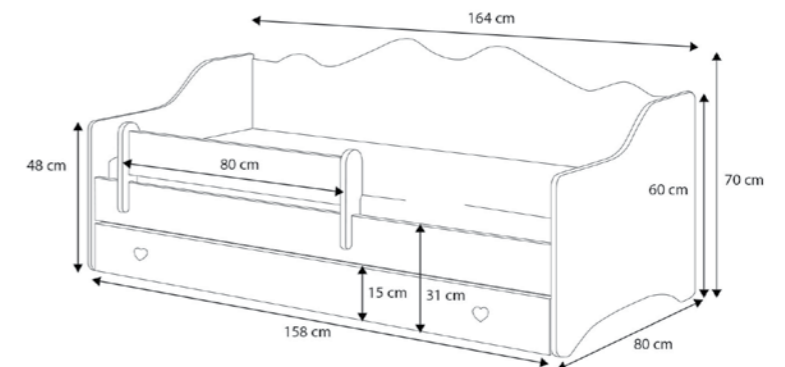

Product details

- Loads of up to 110 kg
- High sides of the bed ensuring safety
- Frame made of springing slats (FLEX System)

Measurements

- * Mattress 180x80 cm
- ** Drawer 178x84 cm

- * Mattress 160x80 cm
- ** Drawer 158x84 cm

- Loads of up to 110 kg
- High sides of the bed ensuring safety
- Frame made of springing slats (FLEX System)

Measurements

- * Top mattress 160x80 cm
- ** Bottom mattress 145x80 cm

Eryk

Types

ERYK_WHITE/SZ/160
ERYK_WHITE/SZ/180
color: white / white handles