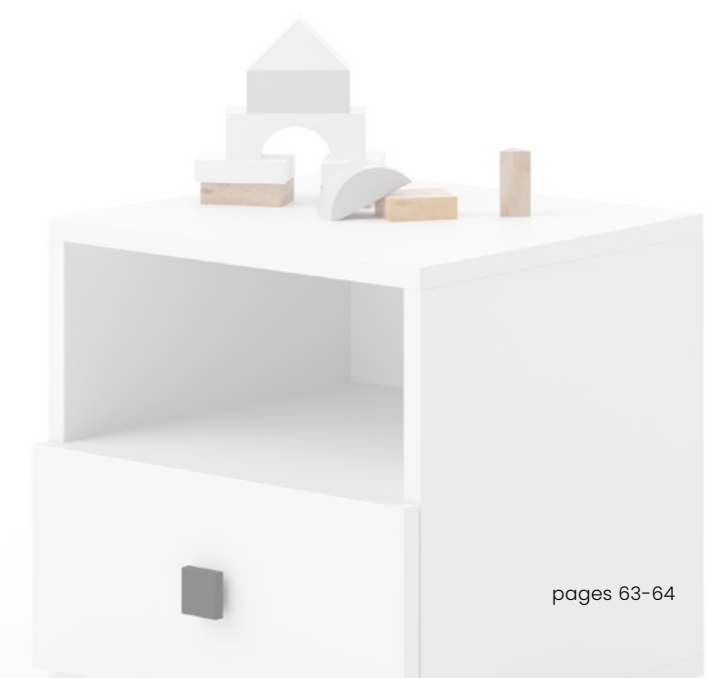

Measurements