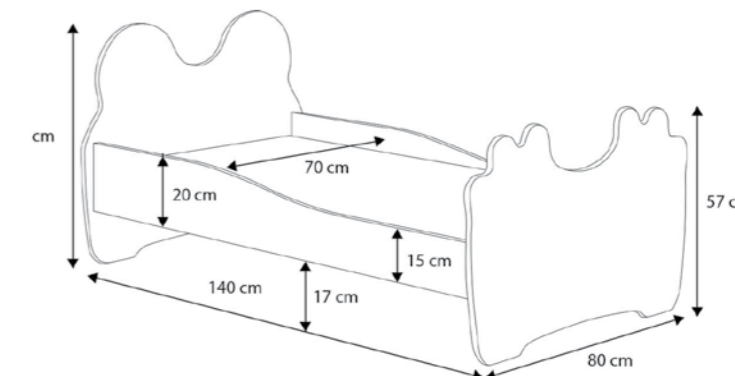

Measurements

ANIMALS 160x80

- * Mattress 160x80 cm
- ** Drawer 158x84 cm

ANIMALS 140x70

- * Mattress 140x70 cm
- ** Drawer 138x74 cm

Emi

Types

EMI/B/01_WHITE
color: white / white handle