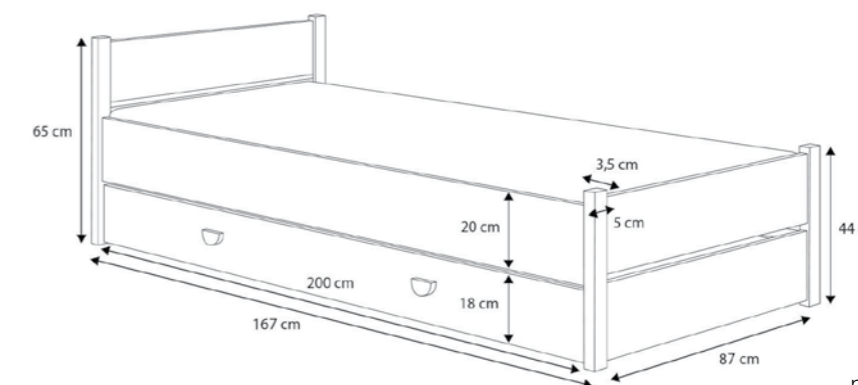

MARCEL/160x80/S
MARCEL/200x90/S
color: gray

MARCEL/SZ/160x80/B
MARCEL/SZ/200x90/B
color: white / black handles

MARCEL/SZ/160x80/S
MARCEL/SZ/200x90/S
color: gray / black handles

Measurements

- MARCEL 200x90**
- 207 x 97 x 65 cm
 - Sleeping area: 200 x 90 cm.

- MARCEL 160x80**
- 167 x 87 x 65 cm
 - Sleeping area: 160 x 80 cm.

Alex

Product details

- Bed frame of wooden elements and 18 mm laminated furniture board
- Loads of up to 110 kg
- Frame made of springing slats (FLEX System)