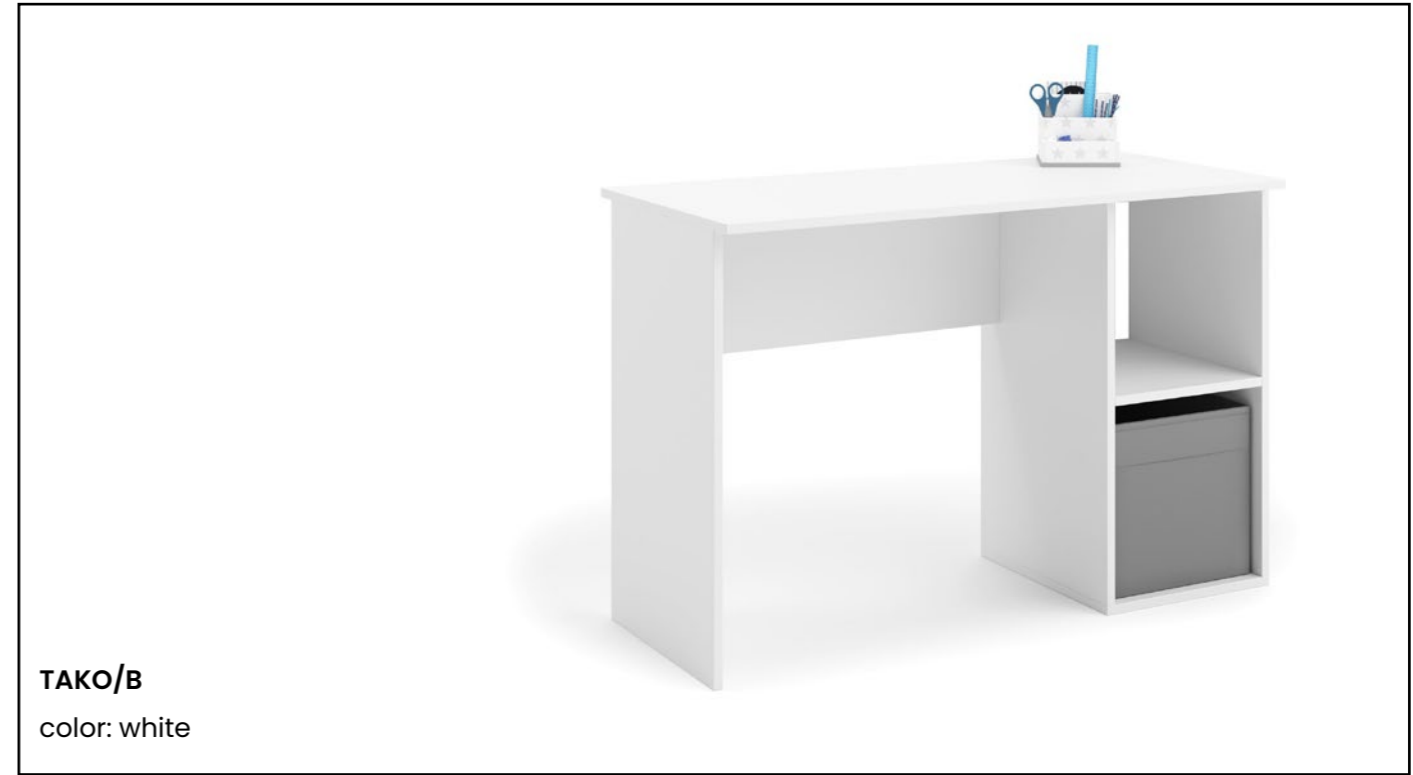

Measurements

ALEX 200x90

- 204 x 94 x 66 cm
- Sleeping area: 200 x 90 cm.

ALEX 160x80

- 164 x 84 x 66 cm
- Sleeping area: 160 x 80 cm.

Tako

TAKO/B
color: white

Product details