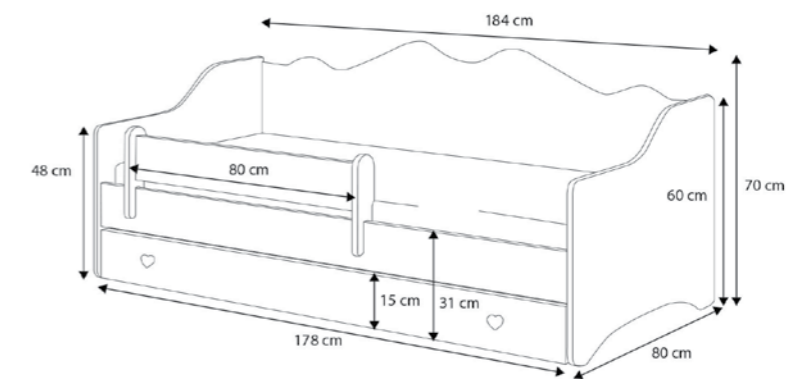

Product details

- Loads of up to 110 kg
- High sides of the bed ensuring safety
- Frame made of springing slats (FLEX System)

Measurements

- * Mattress 180x80 cm
- ** Drawer 178x84 cm

- * Mattress 160x80 cm
- ** Drawer 158x84 cm