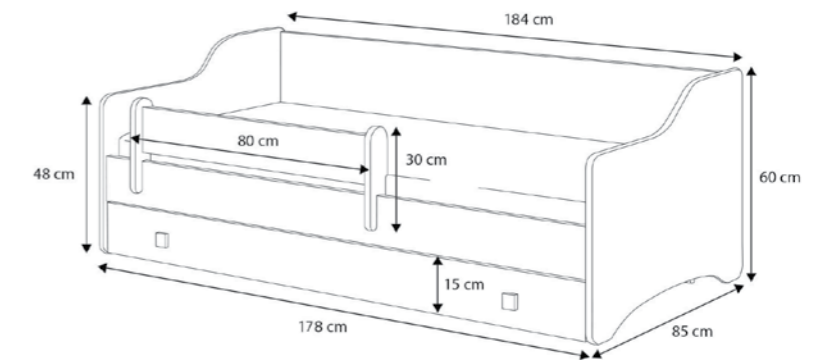

Measurements

- Top mattress 180x80 cm
- ** Drawer 187x84 cm