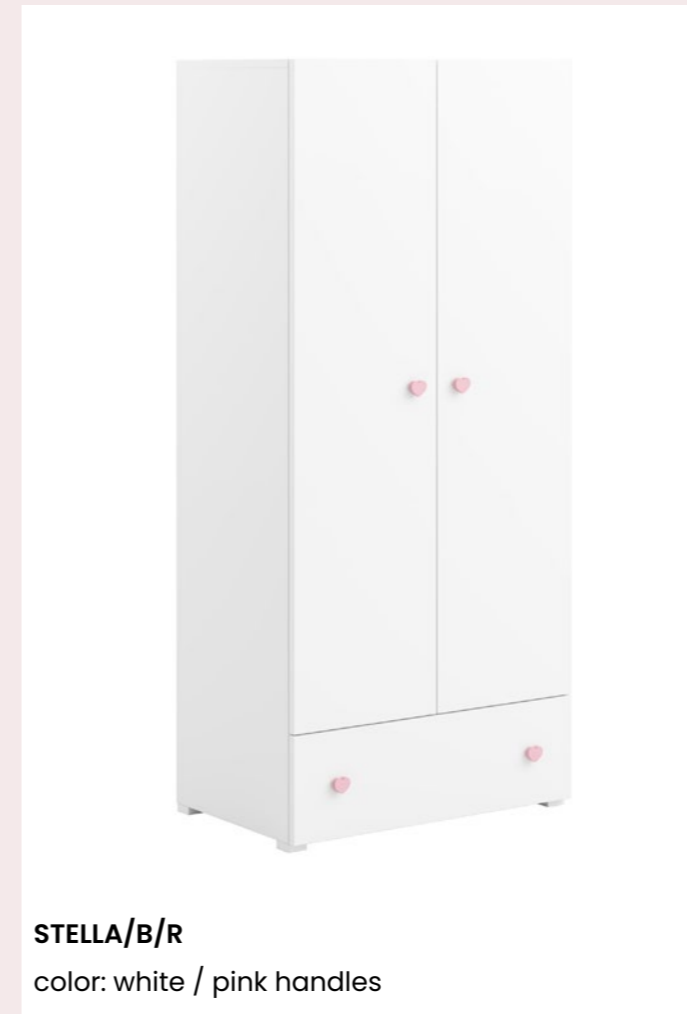

STELLA/B/S
color: white / gray handles

Types

STELLA/B/R
color: white / pink handles