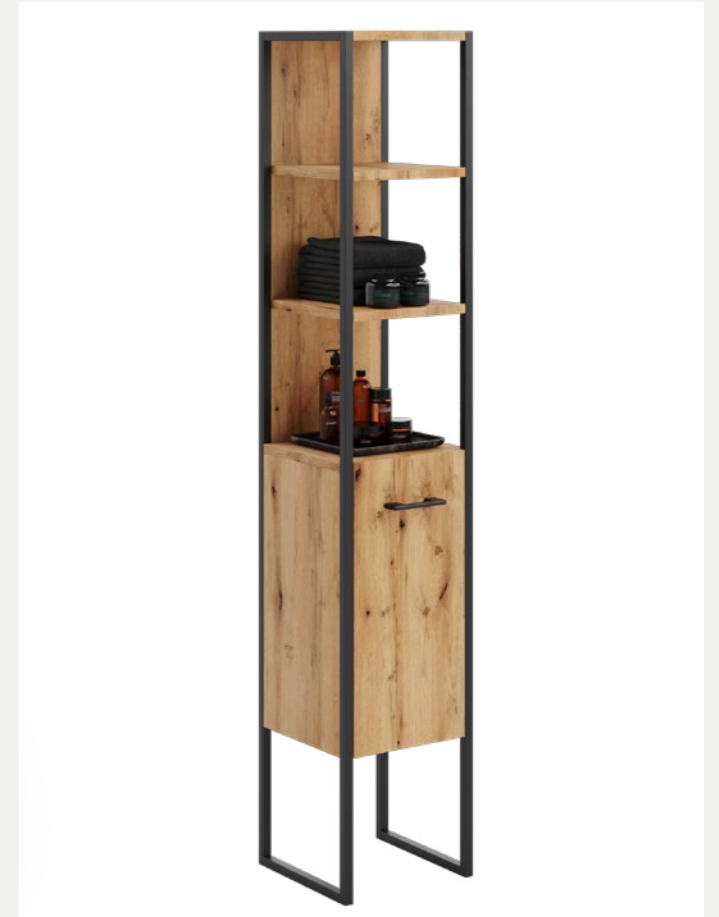

Aura

Product details

- Solid steel frame
- Construction of 20 × 20 mm profiles powder coated in color black
- Body and fronts: laminated board, oak craft gold color
- Aluminum handles
- Hinges with Soft Closing system
- Ball bearing slides
- Universal door assembly: right-left

Measurements