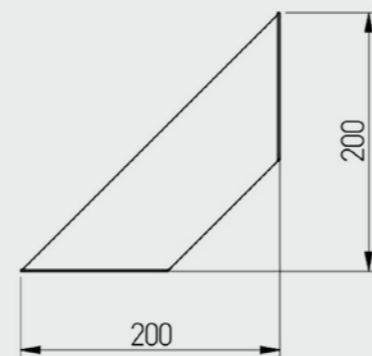

GINO_90x20/DW
color: gold craft oak

Measurements

Flat

FLAT_90x20/DW
color: gold craft oak

Measurements

Belt

BELT_90x20/DW
color: gold craft oak

Measurements