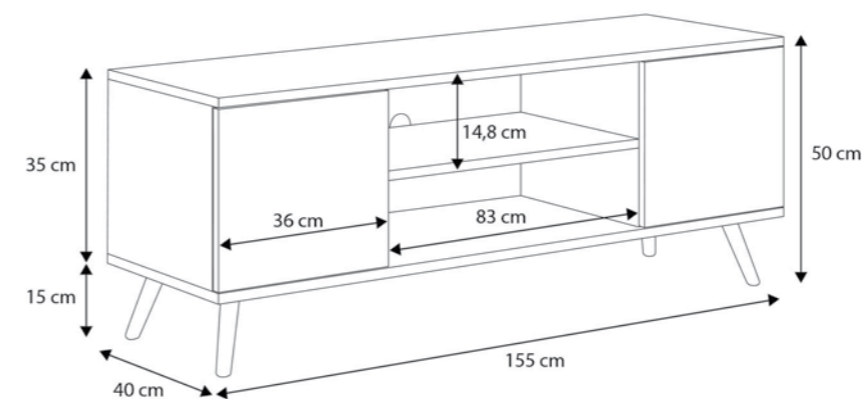

Measurements

FOCUS_RTV1/DS-B/ND/07
color: sonoma oak / white