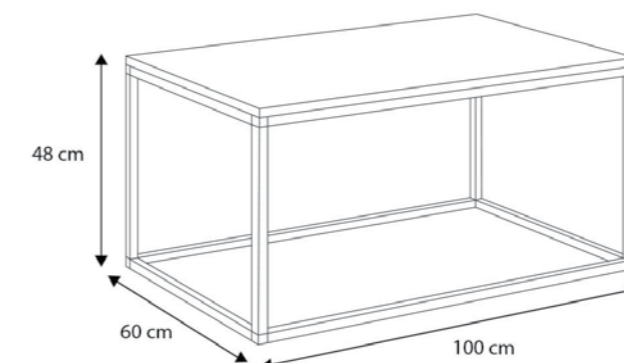

Measurements