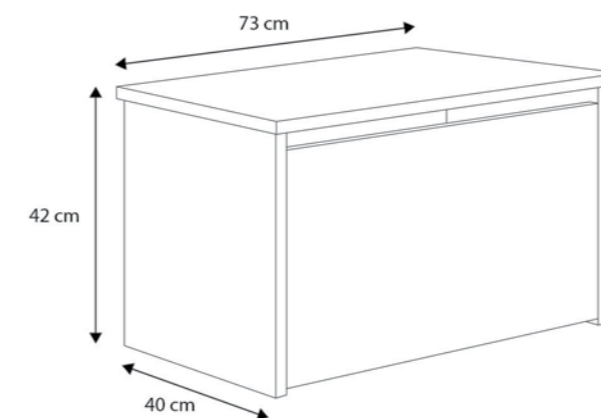

Measurements

DARIA

* Illustrations: 1-18