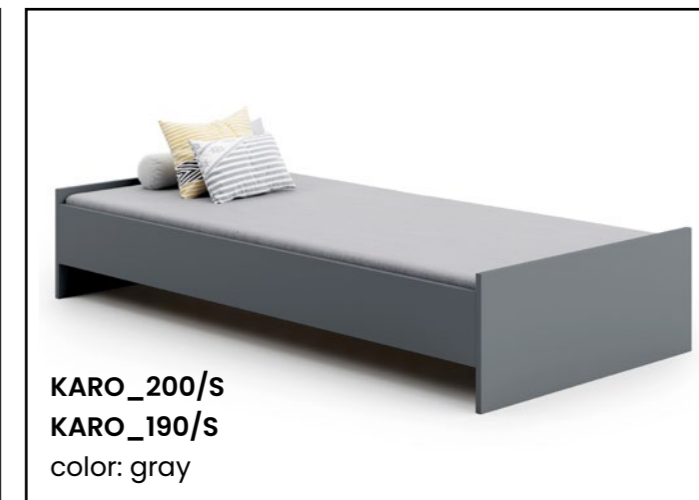

Measurements

young **KOBI**

Youth furniture

Karo

Product details

- Loads of up to 110 kg
- Frame made of springing slats (FLEX System)

Types

KARO_200/B
KARO_190/B
color: white