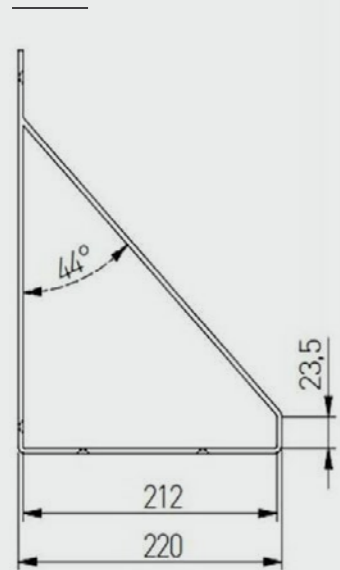

GINO_90x20/DW
color: gold craft oak

Measurements

Flat

FLAT_90x20/DW
color: gold craft oak

Measurements

Belt

BELT_90x20/DW
color: gold craft oak

Measurements