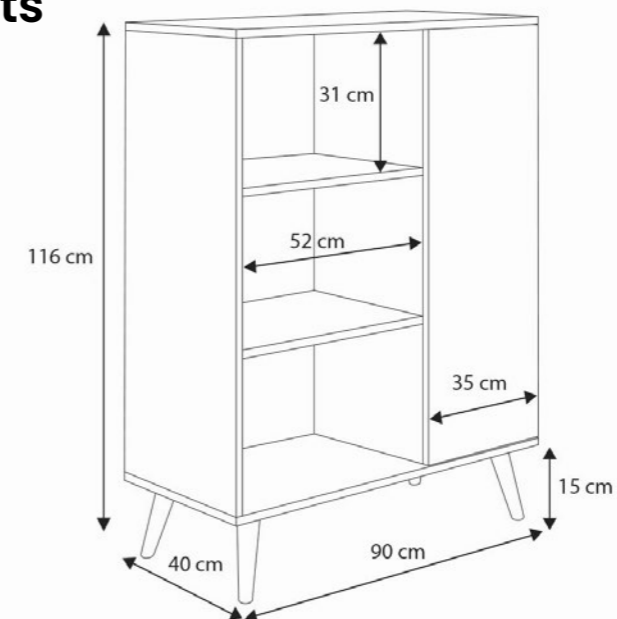

Measurements