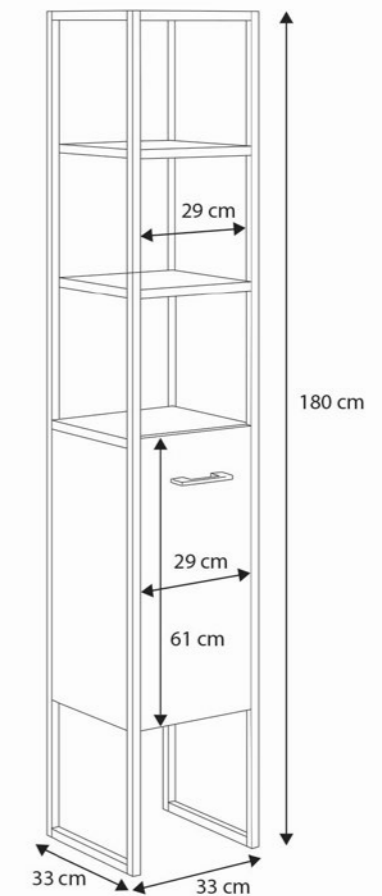

Measurements

young **KOBI**

Youth furniture

Karo

Product details

- Loads of up to 110 kg
- Frame made of springing slats (FLEX System)

Types

KARO_200/B
KARO_190/B
color: white

Product details

- Durable material made of slats wood
- Two capacious drawers on ball guides

Measurements

- Folded bed: 205 x 86 x 75 cm
- Unfolded bed: 205 x 166 x 75 cm
- Sleeping area of folded bed: 200 x 80 cm
- Sleeping area of unfolded bed: 200 x 160 cm

- MARCEL 160x80**
- 167 x 87 x 65 cm
 - Sleeping area: 160 x 80 cm.

Alex

Product details

- Bed frame of wooden elements and 18 mm laminated furniture board
- Loads of up to 110 kg
- Frame made of springing slats (FLEX System)

Measurements

LUK 160x80

- * Mattress 160x80 cm
- ** Drawer 158x84 cm
- *** Drawer with mattress 145x80
- **** Illustrations: 1-18

LUK 140x70

- * Mattress 140x70 cm
- ** Drawer 138x74 cm
- *** Illustrations: 1-18