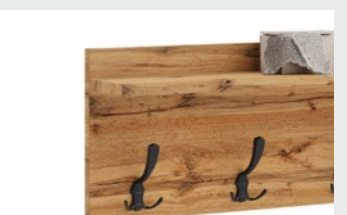

SHELF_2_100/DW/12
color: gold craft oak

Measurements

Andy

ANDY_B/01
color: white

ANDY_DW/05
color: gold craft oak

ANDY_DS/03
color: sonoma oak

Measurements

Gino