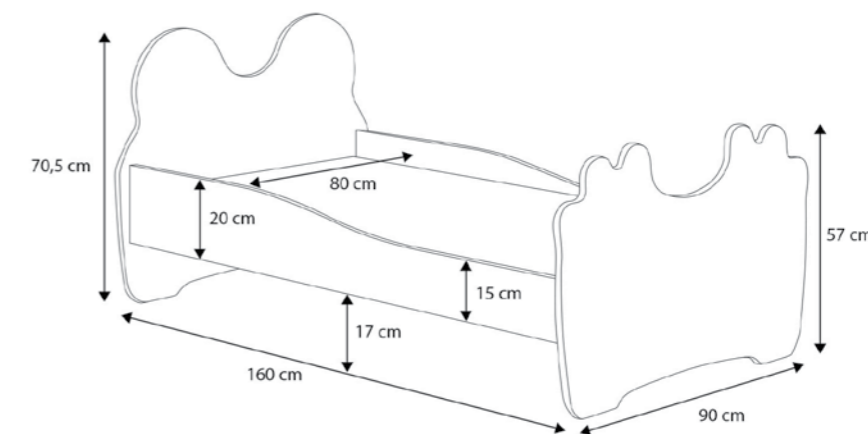

Measurements

ANIMALS 160x80

- Mattress 160x80 cm
- ** Drawer 158x84 cm