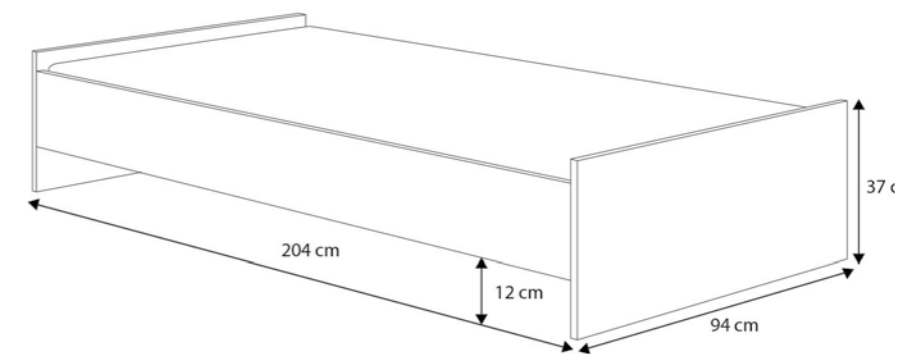

Measurements

KARO 200x90

KARO 190x90