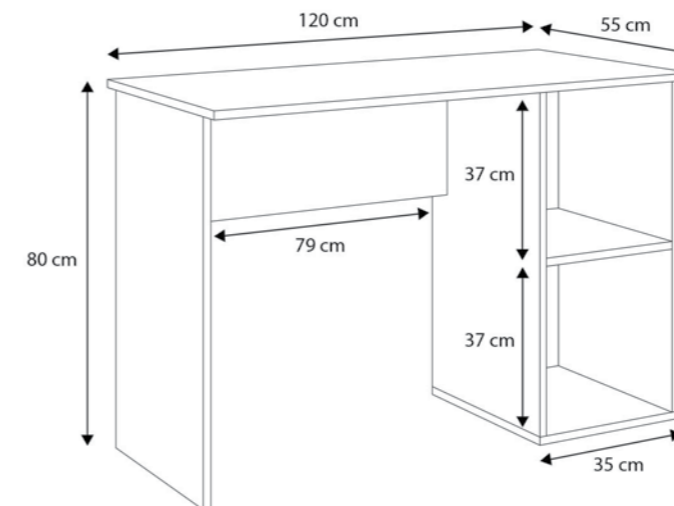

Measurements