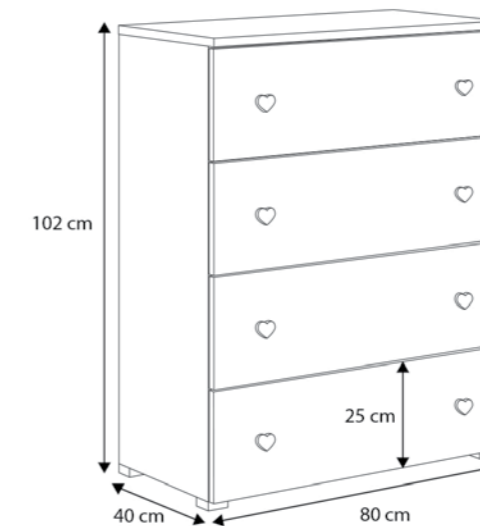

Measurements