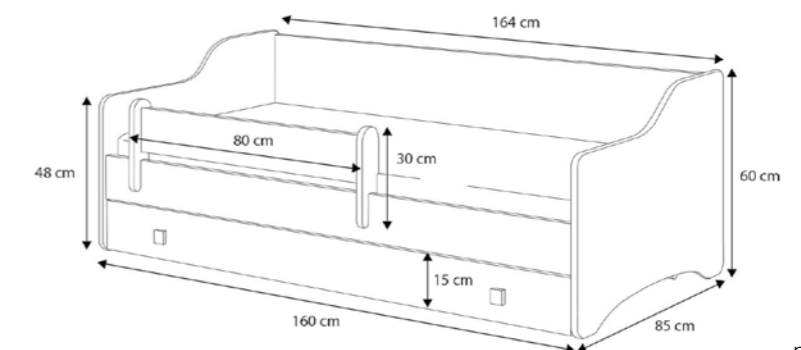

Product details

- Loads of up to 110 kg
- High sides of the bed ensuring safety
- Frame made of springing slats (FLEX System)

Measurements

- * Mattress 180x80 cm
- ** Drawer 178x84 cm

- * Mattress 160x80 cm
- ** Drawer 158x84 cm

- Loads of up to 110 kg
- High sides of the bed ensuring safety
- Frame made of springing slats (FLEX System)

Measurements

- * Top mattress 160x80 cm
- ** Bottom mattress 145x80 cm

Eryk

Types

ERYK_WHITE/SZ/160
ERYK_WHITE/SZ/180
color: white / white handles

ERYK/SZ/160/B
ERYK/SZ/180/B
color: white / black handles

ERYK_WHITE/SZ_II/160
color: white / white handles

ERYK/SZ_II/160/B
color: white / black handles

Product details

- Loads of up to 110 kg
- High sides of the bed ensuring safety
- Frame made of springing slats (FLEX System)

Measurements

- * Top mattress 180x80 cm
- ** Drawer 187x84 cm

- * Top mattress 160x80 cm
- ** Bottom mattress 145x80 cm
- *** Drawer with mattress 145x80 cm

Fala

Types

FALA/160
FALA/140
color: white

FALA/SZ/160
FALA/SZ/140
color: white